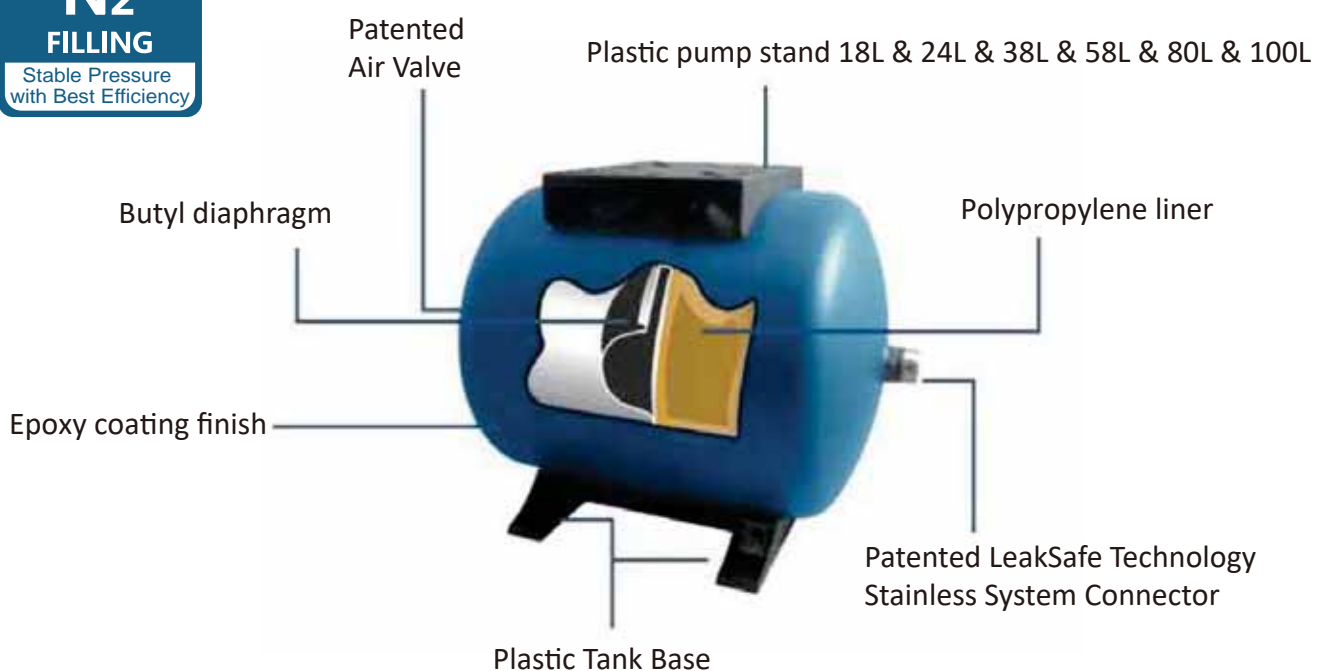

AQUAFOS Pressure Tanks
10 Bar Pressure Tank
(NSF)

SPTB, SPTT, SPTN *series*

Pressure Tank

Model code

Features

- NSF Standard 61, IAPMO R&T UPC, ACS, CE approved
- Polypropylene liner to ensure long durability
- Butyl diaphragm to assure long life and safety
- Corrosion resistant durable baked epoxy coating finish
- Leak free, O-ring sealed air valve cap
- 100% pressure tested
- No maintenance needed
- 304 Stainless Steel water connection

Applications

- Water storage
- Water pressure boosting
- Water transferring

Operation Conditions

- Max.Working Pressure: 10 bar
- Max.Working Temperature: 90°C

In-Line Type

Vertical Type With Base

Volume	Type
1 - 38 Liter	In-Line
58 - 450 Liter	Vertical Type With Base
18 - 100 Liter	Horizontal Type With Base

SPT 1 and 3 liters tanks: 4 pcs / box

Optional Stainless steel 90°female elbow (58, 80, 100, 120, 130, 160, 200, 235, 305, 325, 450 Liters vertical models)

Factory Precharge:30 PSI / 2bar

Optional New Plastic base (Vertical Models, 58, 80, 100, 120L)