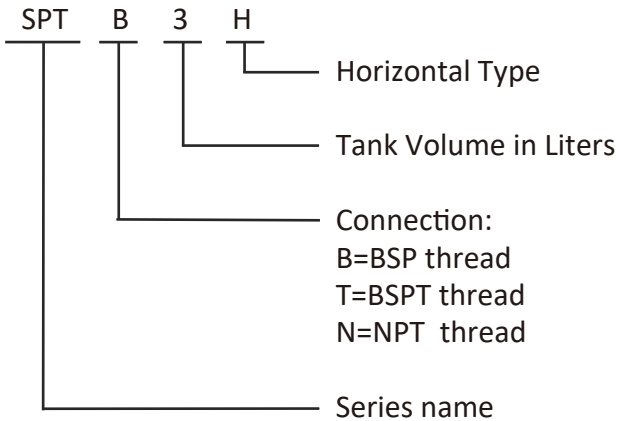

AQUAFOS Pressure Tanks
10 Bar Pressure Tank
(NSF)

SPTB, SPTT, SPTN *series*

Pressure Tank

Model code

Features

- NSF Standard 61, IAPMO R&T UPC, ACS, CE approved
- Polypropylene liner to ensure long durability
- Butyl diaphragm to assure long life and safety
- Corrosion resistant durable baked epoxy coating finish
- Leak free, O-ring sealed air valve cap
- 100% pressure tested
- No maintenance needed
- 304 Stainless Steel water connection